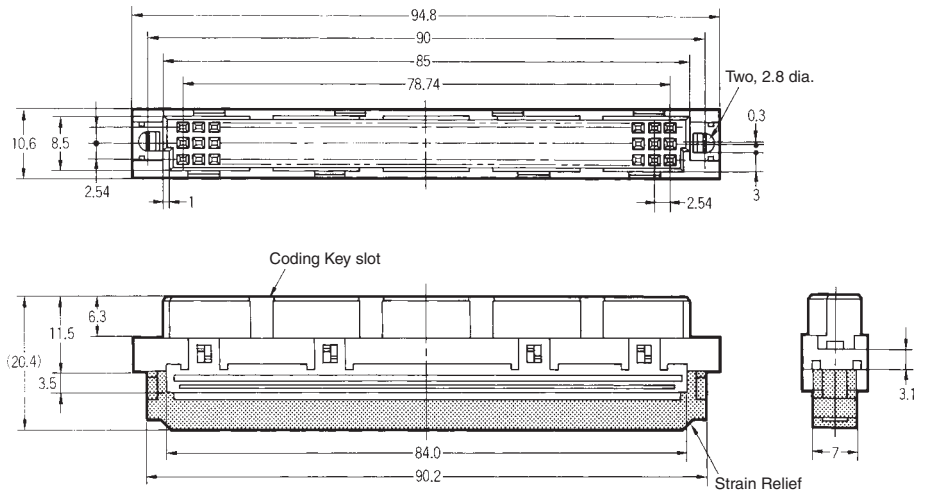

XC6H Triple-row Flat Cable Connectors, DIN C-type

Dimensions

(unit: mm)

XC6H-9621
Socket

XC6T-644
Strain Relief

Ordering Information

No. of contacts	Socket (See note.)	Strain Relief
96	 XC6H-9621	 XC6T-644

Note: Strain Relief sold separately.