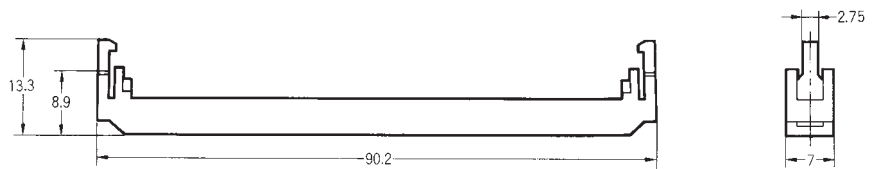

XC6H Triple-row Flat Cable Connectors, DIN C-type

Dimensions

(unit: mm)

XC6H-9621
Socket

XC6T-644
Strain Relief

Ordering Information

No. of contacts	Socket (See note.)	Strain Relief
96	 XC6H-9621	 XC6T-644

Note: Strain Relief sold separately.